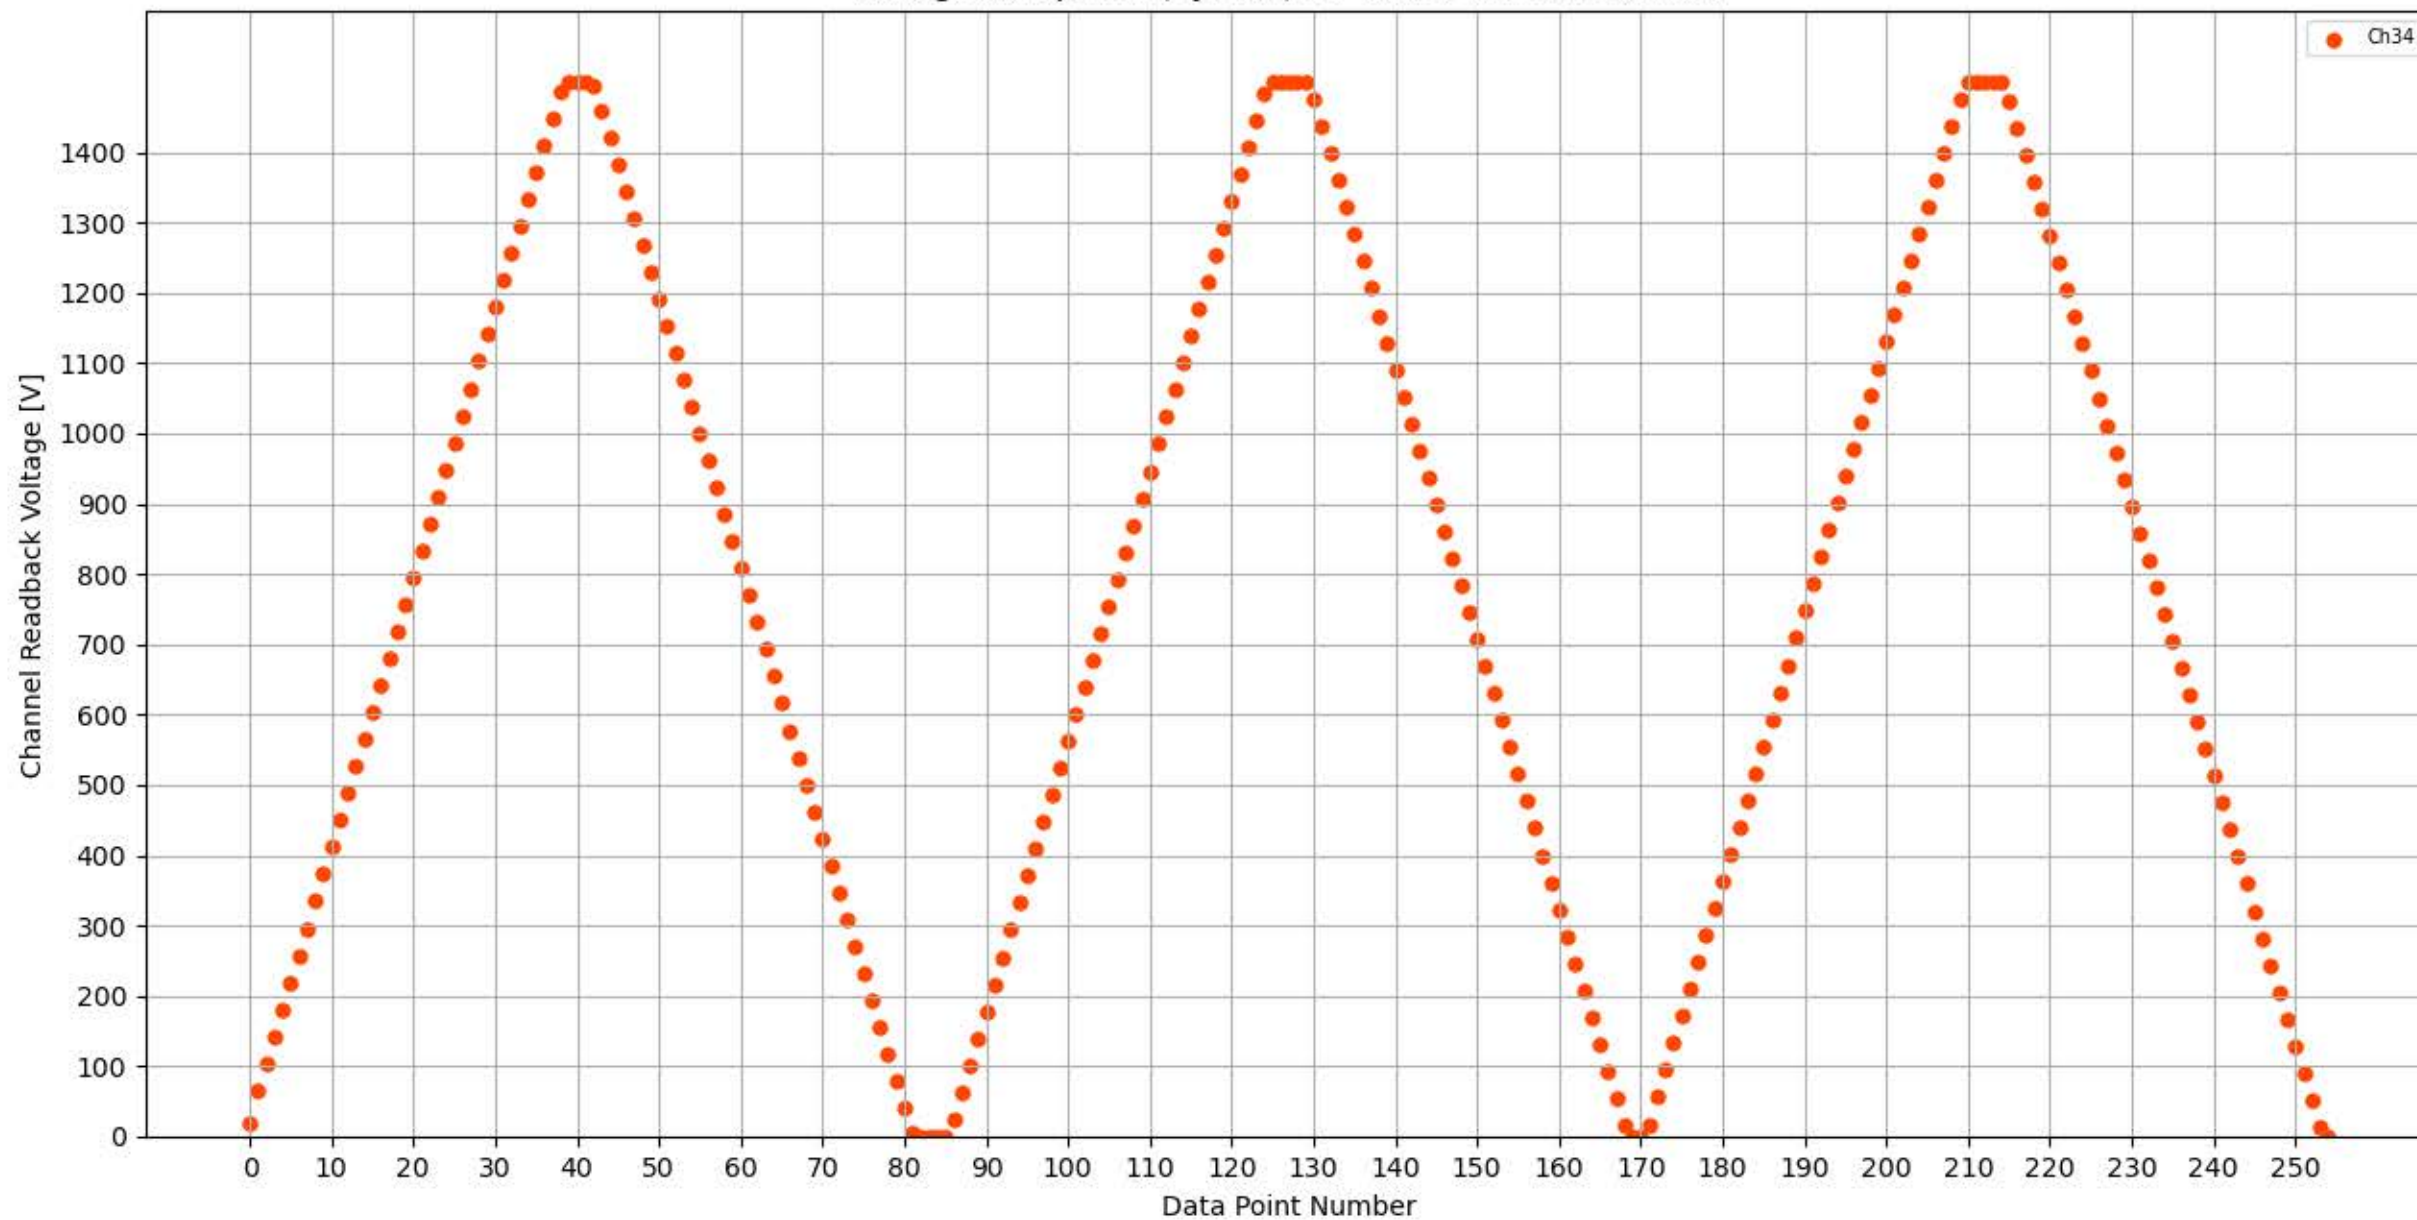

Voltage Ramp Test (Python) Bd #324, Slot #7, Ch #35

Voltage Ramp Test (Python) Bd #324, Slot #7, Ch #34